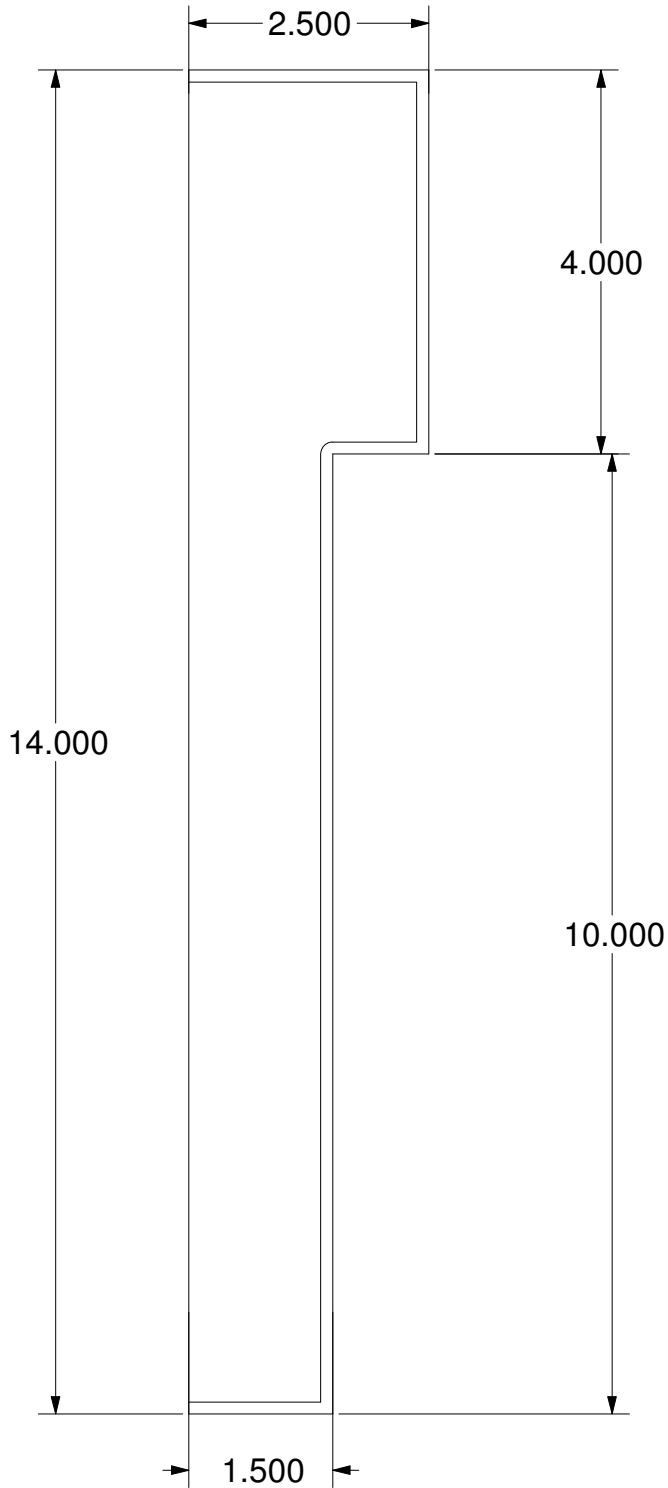

**PROFILE: FS081-B**

[WWW.FOAMCOREMOULDINGS.COM](http://WWW.FOAMCOREMOULDINGS.COM)

SCALE  
.5" = 1"

ACCEPTED SIGNATURE: \_\_\_\_\_ DATE: \_\_\_\_ - \_\_\_\_ - \_\_\_\_