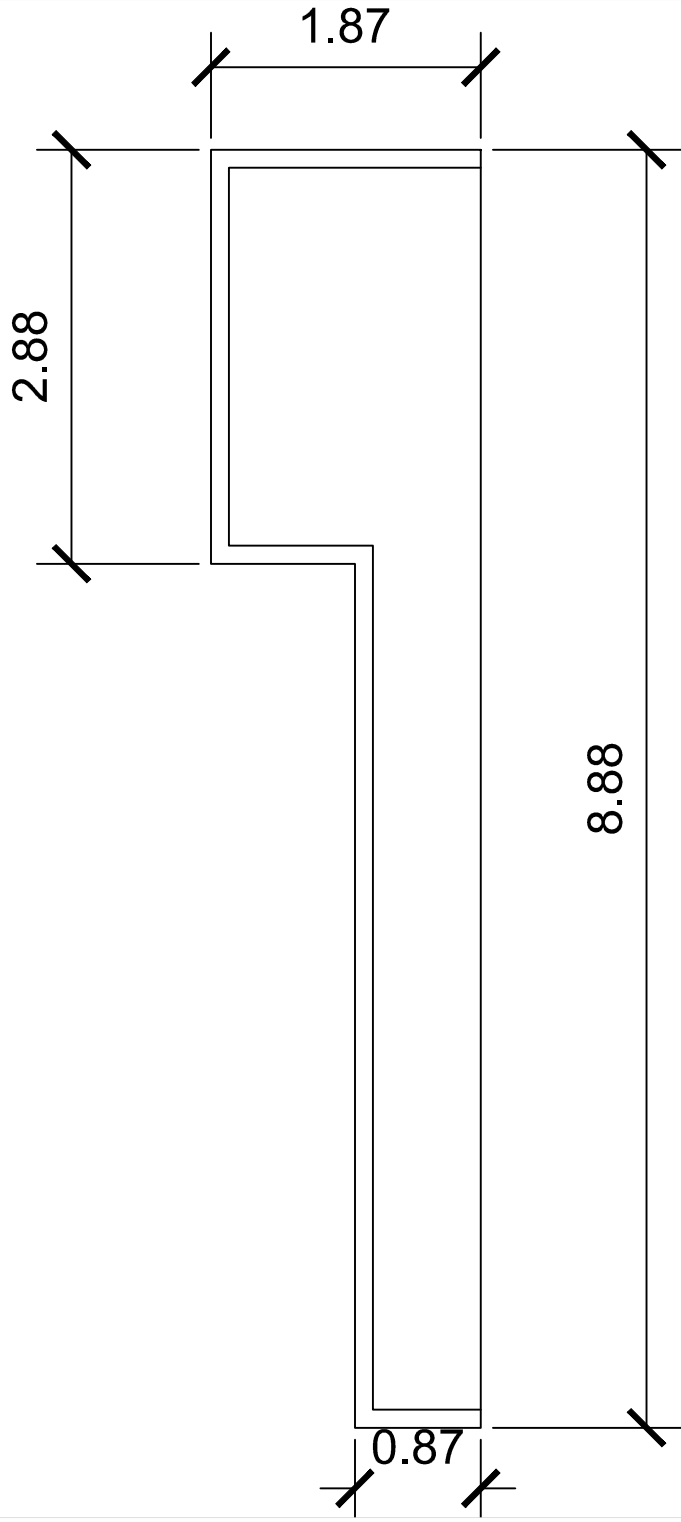

PROFILE: ME-FS038

WWW.FOAMCOREMOULDINGS.COM

SCALE
3/4" = 1"

ACCEPTED SIGNATURE: _____ DATE: ____ - ____ - ____