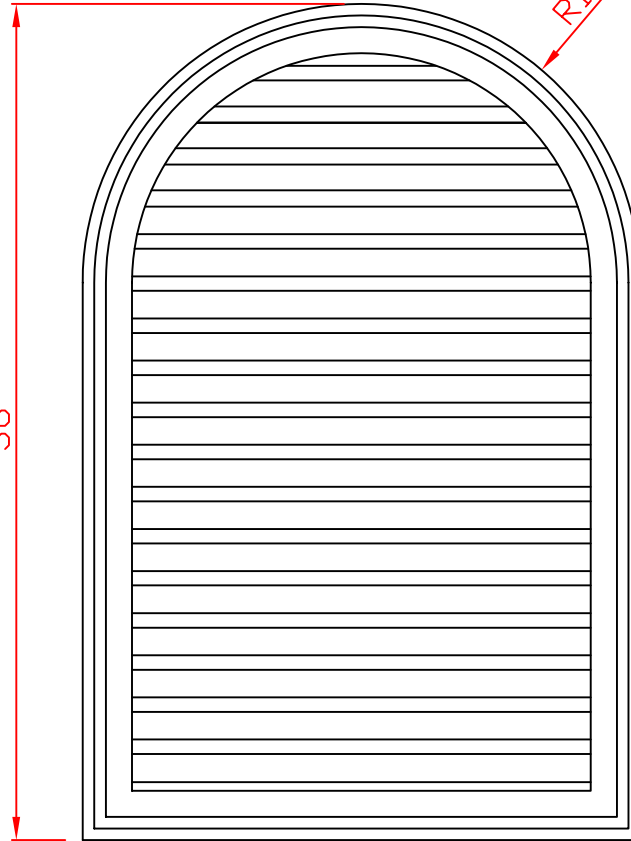

1 3/4"

36"

R12"

24"

PROPERTY OF
CHEMCREST INC.

55 Bradwick Drive,
Concord, Ontario
L4K 1K5
www.chemcrest.com
orders@chemcrest.com

Phone: 1-800-665-6653
Fax: 1-888-715-1813

Design Copyright © Chemcrest Inc. 2011 All rights reserved

Date: may 14,2007

Revised Date: August 11,2011

Drawn By: MS

NON VISUAL AND BACKSIDE AREAS OF PRODUCT MAY BE SUBJECT TO MODIFICATION BY CHEMCREST INC.

CUSTOMER APPROVAL

CUSTOM MADE PARTS
ONCE A DRAWING IS SIGNED OFF AND PRODUCT IS
MADE CUSTOMER CAN NOT RETURN PRODUCT TO
CHEMCREST INC.

Part #:

G2436

(Quote part number when re-ordering)

Part: **Round Top Louver (Functional)**

Dimensions: Width: 24" Height: 36" Projection: 1 3/4"

Tolerance: +/- 1/4"

Scale: Not to scale

Material: Polyurethane

Texture: Smooth