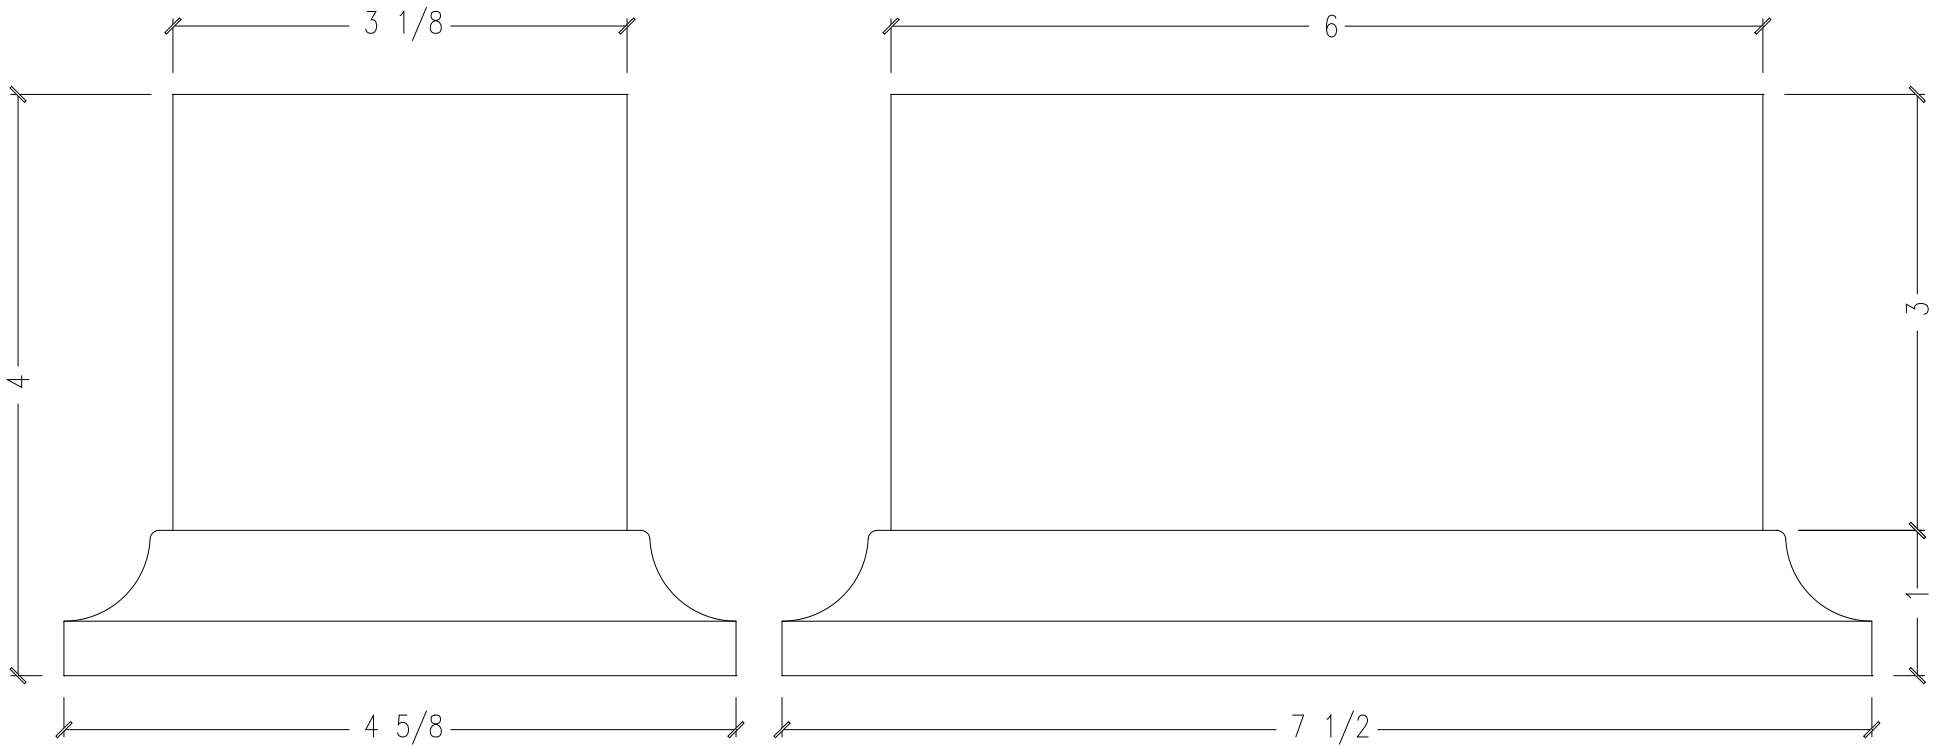

Date	Revised	Length	Width	Height	Projection	Repeat	Texture	Plot scale	PART: BLOCK-SUPPORT
DAT/00/06	-----	7-1/2"	4-5/8"	4"	0"	-----	SMOOTH	3/4 = 1"	PART NO.: BSB346 note: product may vary $\pm 1/8$ "

Date	Revised	Length	Width	Height	Projection	Repeat	Texture	Plot scale	PART: BLOCK-SUPPORT
MAY/02/06	-----	7-1/2"	4-5/8"	4"	-----	-----	SMOOTH	3/4 = 1"	PART NO.: BSB346 note: product may vary $\pm 1/8"$